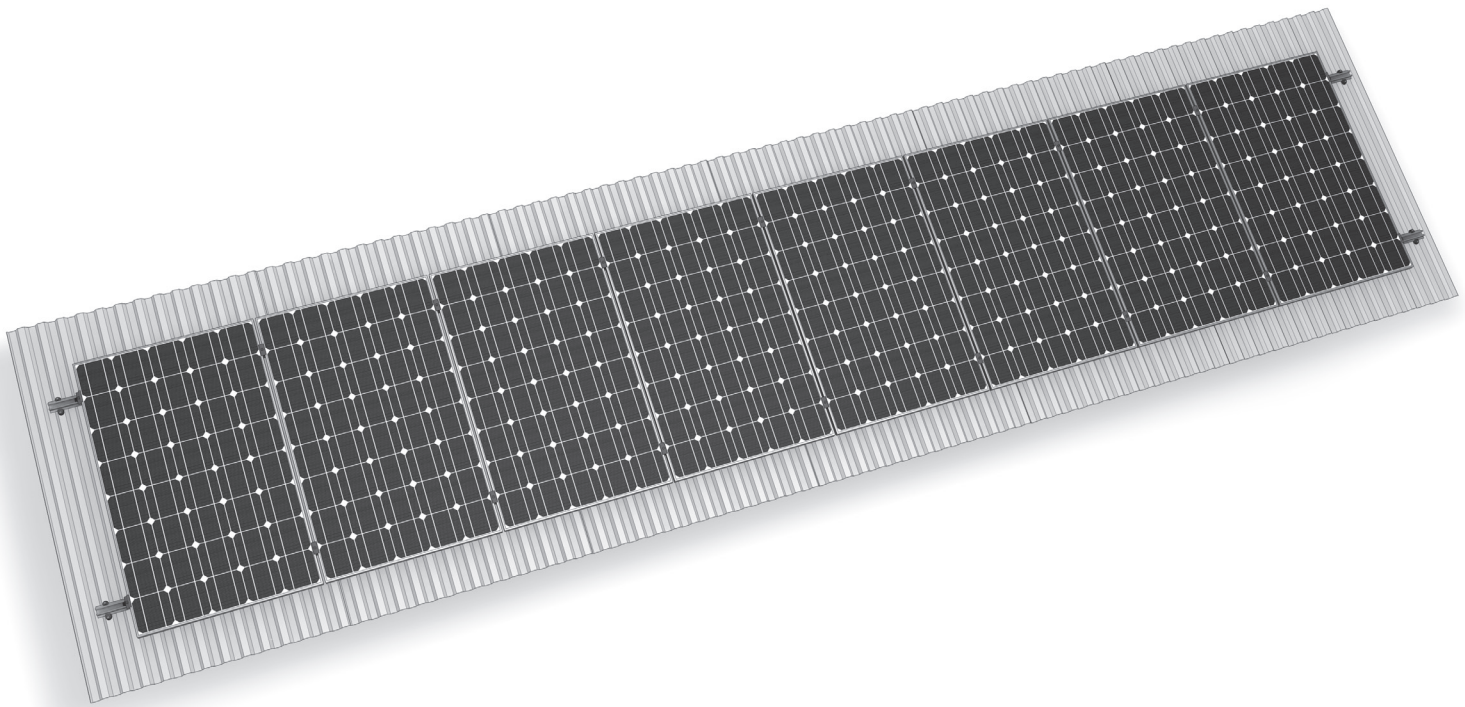

Mounting systems for solar technology

- K2 SpeedRail system for trapezoidal metal sheet roofing
- Quick and easy to install with K2 SpeedClip and K2 SpeedLock
- System rails K2 SpeedRail 22, K2 SpeedRail 36
- Patent pending
- Highly flexible – for all module types
- High-quality materials for long service life
- Extremely cost-effective

K2 SYSTEMS
SLOPED ROOF SYSTEMS
SPEEDRAIL SYSTEM

Mounting systems for solar technology

K2 Systems GmbH
Riedwiesenstraße 13 - 17
71229 Leonberg
Germany
Phone +49 (0) 7152 - 3560 - 0
Fax +49 (0) 7152 - 3560 - 179
info@k2-systems.de
www.k2-systems.de