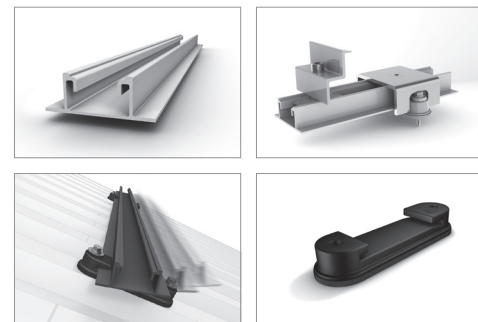

Mounting systems for solar technology

- K2 SpeedRail system for trapezoidal metal sheet roofing
- Quick and easy to install with K2 SpeedClip and K2 SpeedLock
- System rails K2 SpeedRail 22, K2 SpeedRail 36
- Patent pending
- Highly flexible – for all module types
- High-quality materials for long service life
- Extremely cost-effective